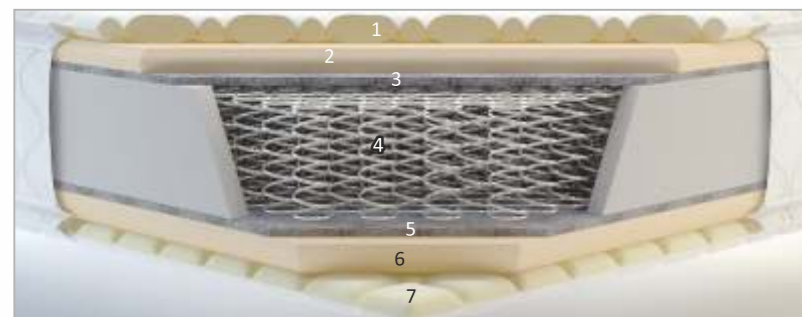

MSI

Kurlo - Fresh

Anti - Bed Bug

Anti - Dust Mite

Anti - Microbial

Border Wire

Available in Standard & Custom Sizes

*Conditions Apply

Highend Mattresses

Images shown for representation

D

DESIRE TOP

This bonnell spring mattress flaunts a double sided pillow top which makes the mattress extremely comfortable & versatile. The additional layer of PU foam and the exclusive poly-knitted fabric guarantee not just comfort, but blissful sleep.