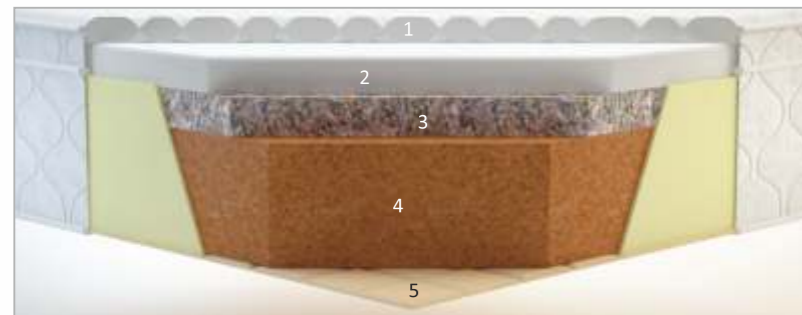

5
YEARS WARRANTY

Available in Standard & Custom Sizes

*Conditions Apply

Super Highend Mattresses

Images shown for representation

GRANDEUR

Box-top constructed with high density premium foam, the Grandeur promises durability like no other. It contains double layers of luxurious memory foam, held in place by rubberized coir and bonded foam, and it looks and feels as grand as the name suggests.

- 1 Memory Foam Quilt - Top
- 2 Memory Foam
- 3 Bonded Foam
- 4 Rubberized Coir
- 5 Foam Quilt - Bottom

KEY ATTRIBUTES

- Support - Medium Firm
- Comfort - Medium Soft
- Environment Friendly
- Breathable
- Double Sided Quilting