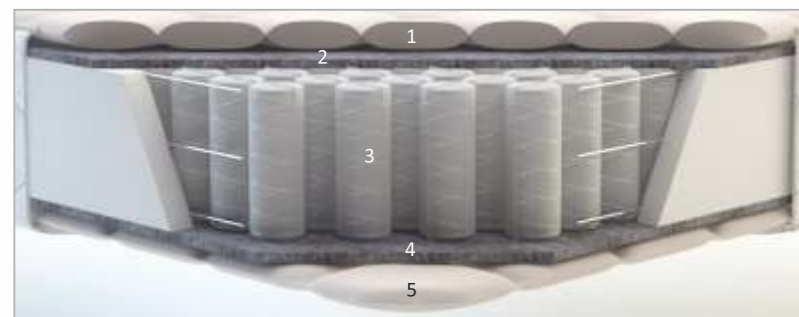

Available in Standard & Custom Sizes

*Conditions Apply

RANGE OF
HIGH END
MATTRESSES

Highend Mattresses

Images shown for representation

ANGELICA BOX TOP

Angelica's high tensile pocket spring core and double sided PU Foam quilting makes it durable and ensures longevity and sustenance. It also comes equipped with MSI technology (Motion Separation Index), so body movement on one side does not disturb the other.

- 1 Polyurethane Foam Quilt - Top
- 2 Thermobond Felt - Top
- 3 Pocket Spring
- 4 Thermobond Felt - Bottom
- 5 Polyurethane Foam Quilt - Bottom

KEY ATTRIBUTES

- Support - Medium Firm
- Comfort - Very Soft
- Environment Friendly
- Breathable
- Side Walls
- Double Sided Quilting