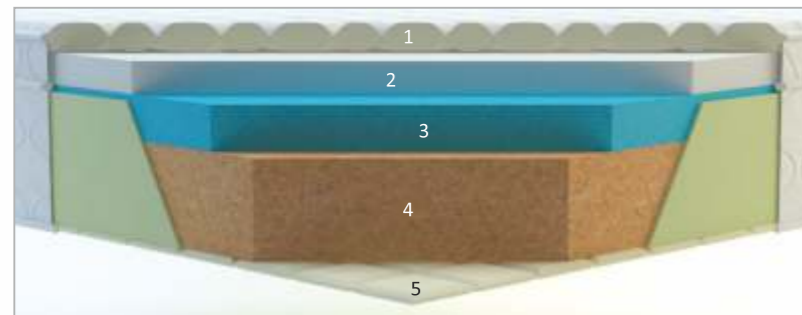

Available in Standard & Custom Sizes

*Conditions Apply

Super Highend Mattresses

Images shown for representation

F EMBELLISH

The double layers of memory foam in this Euro Top mattress make it extremely comfortable, while rubberized coir combined with HR foam gives it a strong and sturdy core, maintaining an uniform sleep spread on the mattress.

5
YEARS WARRANTY

Available in Standard & Custom Sizes

*Conditions Apply

Super Highend Mattresses

Images shown for representation

GRANDEUR

Box-top constructed with high density premium foam, the Grandeur promises durability like no other. It contains double layers of luxurious memory foam, held in place by rubberized coir and bonded foam, and it looks and feels as grand as the name suggests.