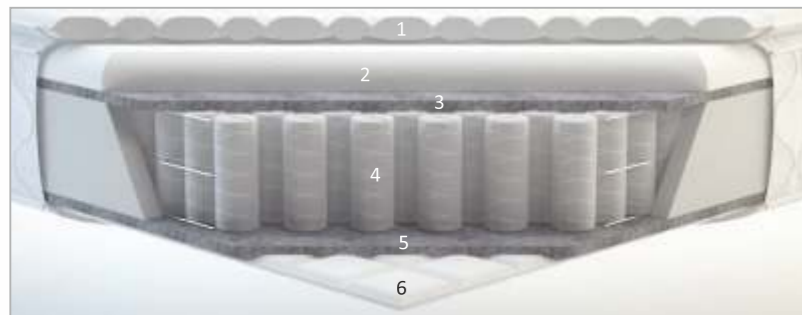

RANGE OF
SUPER
HIGH END
MATTRESSES

Super Highend Mattresses

Images shown for representation

LUXURINO

This pocket spring mattress takes care of motion disturbance with MSI technology (Motion Separation Index) and comes with a plush memory foam pillow top. It captures the epitome of luxurious sleep with double side quilting and Belgian polyester knitted fabric.

- 1 Pillow top with Memory Foam
- 2 Memory Foam
- 3 Thermobond Felt - Top
- 4 Pocket Spring
- 5 Thermobond Felt - Bottom
- 6 Polyurethane Foam Quilt - Bottom

KEY ATTRIBUTES

- **Support** - Medium Firm
- **Comfort** - Super Soft
- Environment Friendly
- Breathable
- Side Walls
- Double Sided Quilting

Available in Standard & Custom Sizes

*Conditions Apply

Super Highend Mattresses

Images shown for representation

F EMBELLISH

The double layers of memory foam in this Euro Top mattress make it extremely comfortable, while rubberized coir combined with HR foam gives it a strong and sturdy core, maintaining an uniform sleep spread on the mattress.

5
YEARS WARRANTY

Available in Standard & Custom Sizes

*Conditions Apply

Super Highend Mattresses

Images shown for representation

GRANDEUR

Box-top constructed with high density premium foam, the Grandeur promises durability like no other. It contains double layers of luxurious memory foam, held in place by rubberized coir and bonded foam, and it looks and feels as grand as the name suggests.