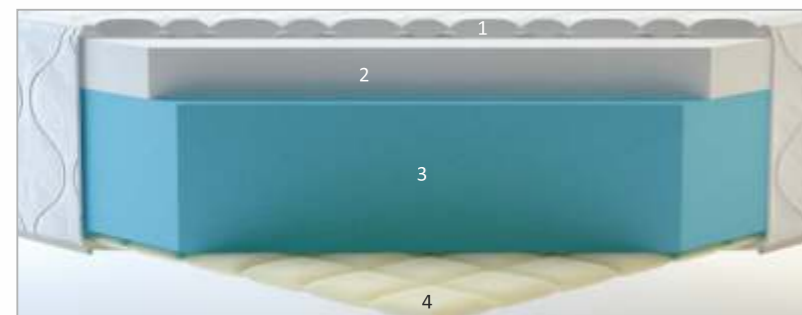

5
YEARS WARRANTY

Available in Standard & Custom Sizes

*Conditions Apply

Super Highend Mattresses

Images shown for representation

GRANDEUR

Box-top constructed with high density premium foam, the Grandeur promises durability like no other. It contains double layers of luxurious memory foam, held in place by rubberized coir and bonded foam, and it looks and feels as grand as the name suggests.

5 YEARS WARRANTY

Available in Standard & Custom Sizes

*Conditions Apply

Super Highend Mattresses

Images shown for representation

IMAGINE

The double side quilting in an Imagine mattress enables it to be used on both sides, and high density foam gives it an exceptional bounce. It is also composed of Polyester Knitted Anti-Microbial polyester filled fabric, so that it stays free from microbes for years to come.

- 1 Memory Foam Quilt
- 2 Memory Foam
- 3 High Density High Resilience Foam
- 4 Polyurethane Foam Quilt

KEY ATTRIBUTES

- Support - Firm
- Comfort - Medium Soft
- Environment Friendly
- Side Walls
- Quick Dry
- Double Sided Quilting

Available in Standard & Custom Sizes

*Conditions Apply

RANGE OF
HIGH END
MATTRESSES

Highend Mattresses

Images shown for representation

ANGELICA BOX TOP

Angelica's high tensile pocket spring core and double sided PU Foam quilting makes it durable and ensures longevity and sustenance. It also comes equipped with MSI technology (Motion Separation Index), so body movement on one side does not disturb the other.